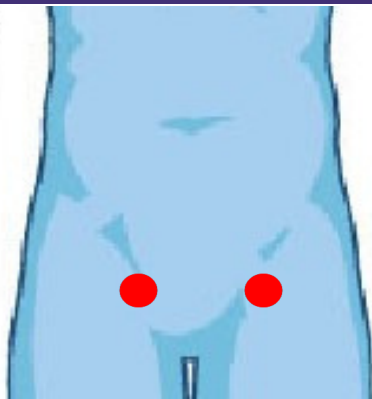

vibrant
blue oils

Prostate Support™

— BODY BALANCE —

BENEFITS: Uniquely formulated to reduce inflammation and increase the vitality of the Prostate Gland. The prostate is a gland lies at the base of the bladder, surrounding the urethra. It produces semen and protects the delivery and fertility of the sperm.

INDICATIONS: A young man's prostate is about the size of a walnut. It slowly grows larger with age. If it gets too large, it can cause problems like:

Benign Prostatic Hypertrophy (BPH): As men age, an abnormal overgrowth or inflammation of the prostate can block the urethra or the opening of the bladder which can lead to difficulties with urination. Also, the conversion of testosterone converts into Dehydrotestosterone (DHT) and estrogen increases. Both hormones are considered causes of BPH.

Prostatitis: An inflammation or infection of the prostate mostly seen in men aged 20 - 50 due to chlamydia or bacteria from the urine which passes through the urethra and settles in the prostate. Men with healthy prostates do not experience this problem. Prostates that lack vitality are more susceptible to infection. Prostatitis is often caused by a depletion of zinc and enzymes (which sterilizes the urethra and protects the gland from infection) seen with increased sexual activity. Excesses in alcohol, coffee, and sugar can have the same effect.

Application

HOW TO USE: Apply 1- 2 drops around the pelvis (the lowest part of your abdomen).

WHEN TO USE: To support optimal prostate health, apply first thing in the morning and before bed.

INGREDIENTS: Vibrant Blue Oils Body Balance Prostate blend contains a proprietary formulation of Sandalwood, Frankincense, Fennel Seed, Dill Seed, Basil, and Grapefruit in a base of fractionated coconut oil.